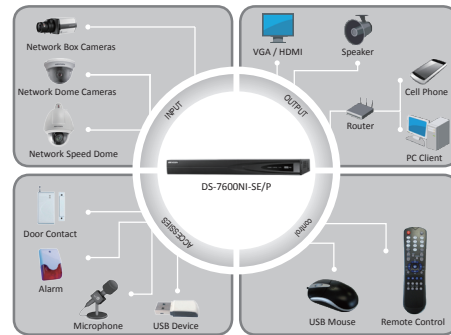

### Key features

- Third-party network cameras supported
- Up to 5 Megapixels resolution recording
- HDMI and VGA output at up to 1920×1080P resolution
- HDD quota and group management
- 4/8 independent PoE network interfaces are provide

### Rear Panel of DS-7600NI-SE/P

1. LAN Network Interface
2. RS-485 Interface
3. 100~240VAC Power Input
4. Power Switch
5. USB Interface
6. GND
7. HDMI Interface
8. VGA Output
9. Audio In
10. Audio Out
11. Network Interfaces with PoE function